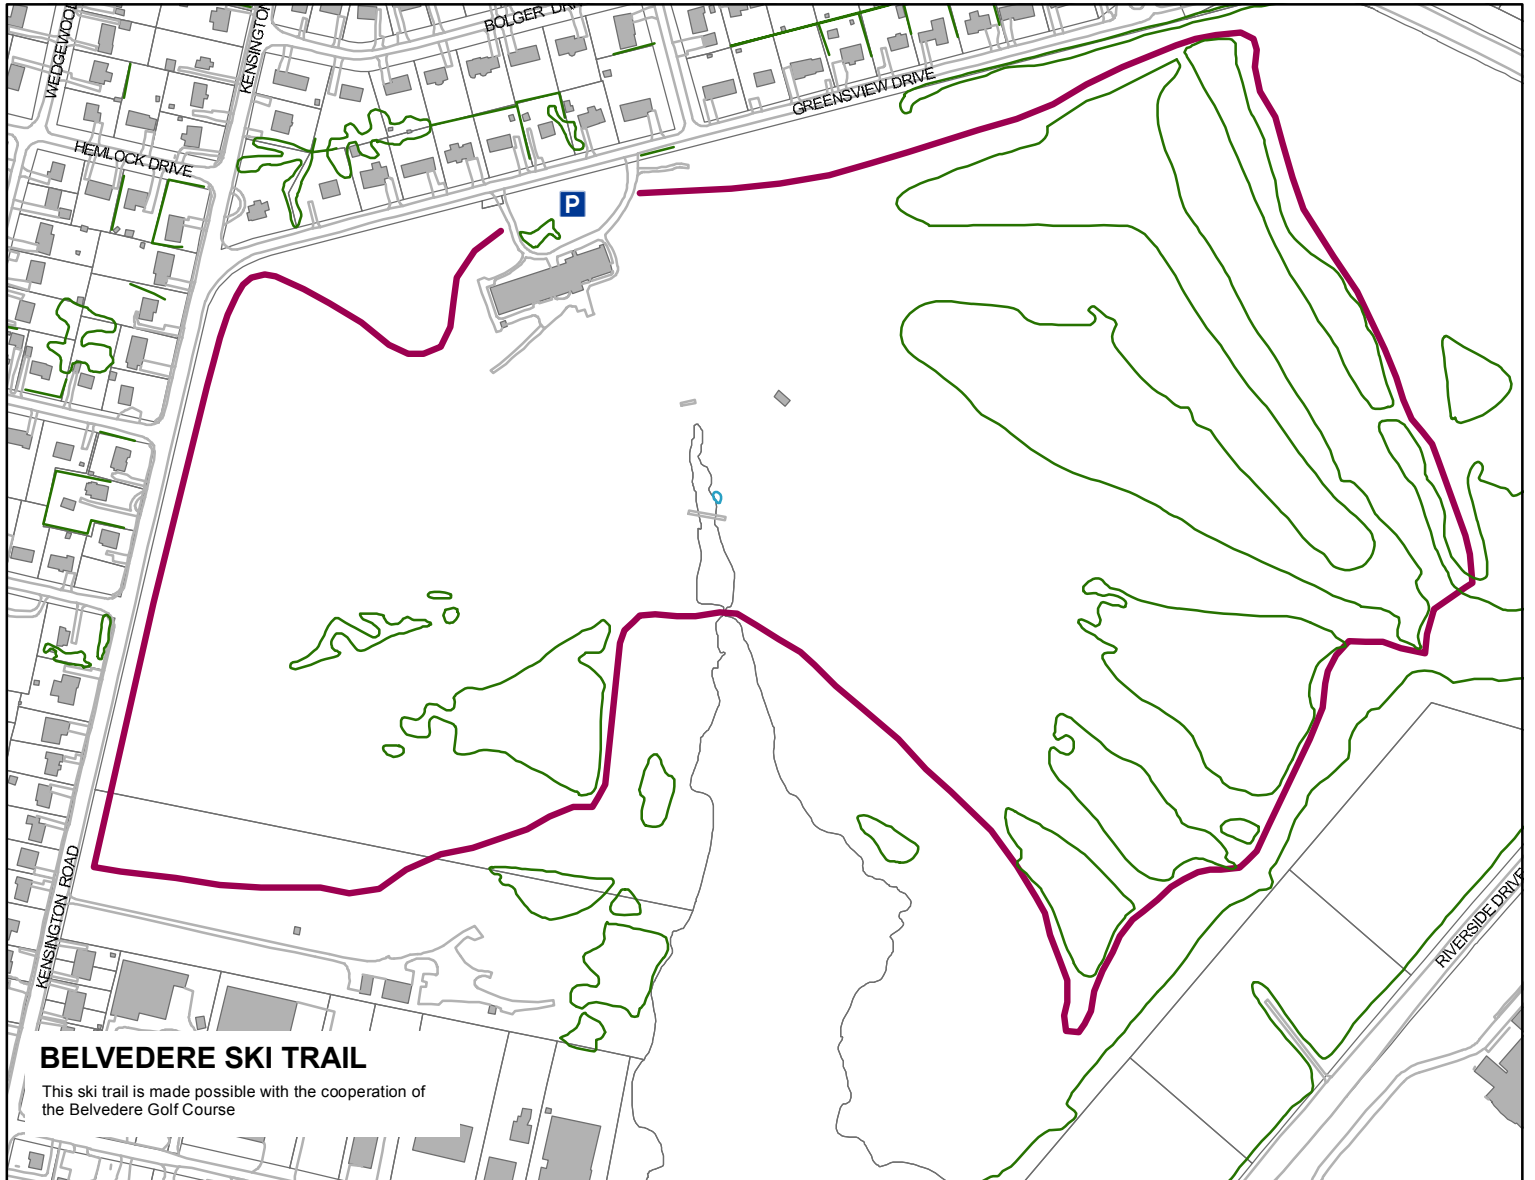

**City of Charlottetown
Parks and Recreation Department
Cross Country Ski Trails**

VICTORIA PARK SKI TRAIL

BELVEDERE SKI TRAIL

This ski trail is made possible with the cooperation of the Belvedere Golf Course