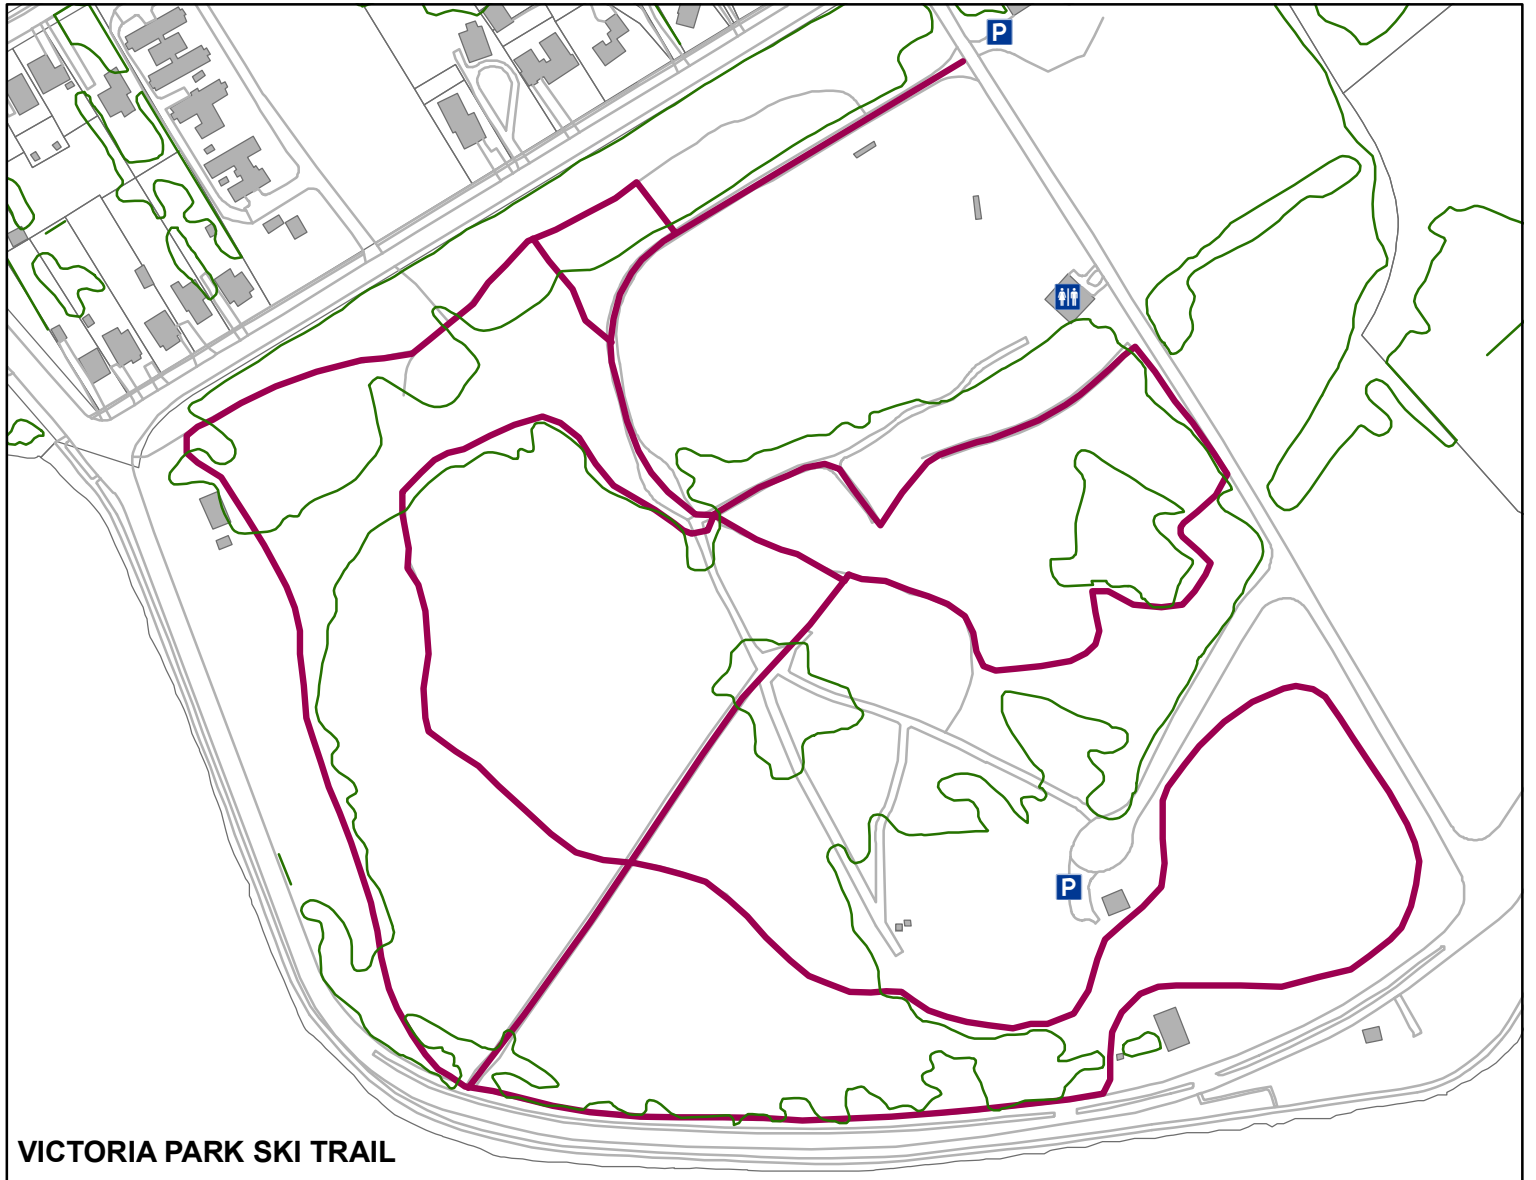

**City of Charlottetown
Parks and Recreation Department
Cross Country Ski Trails**

VICTORIA PARK SKI TRAIL

BELVEDERE SKI TRAIL

This ski trail is made possible with the cooperation of the Belvedere Golf Course